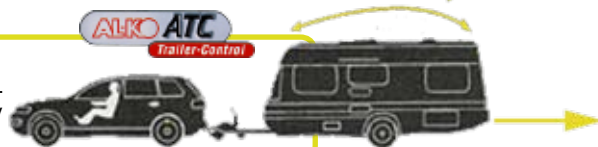

CARAVAN AND MOTORHOME INSTALLATIONS

CMI are the UK's No. 1 mobile installers of products that make YOUR LIFE easier!

truma

Caravan Mover

- Can move your caravan forwards, backwards and through 360°.
- Will work on wet and uneven surfaces and slopes up to 25%.
- Cross actuation kit included.
- Can be used to align caravan for hitching.

£580

* All prices subject to change. Free fitting subject to location within the UK.

Kwikee

The only fully automatic hydraulic levelling and stabilising system for caravans.

Activates 4 hydraulic cylinders and 2 supports by remote control.

The ATC brakes your caravan/trailer, helping to bring 'snaking' under control. This will happen even before you apply the brakes to slow down.

Caravan and Motorhome Installations

freephone 0800 389 4648